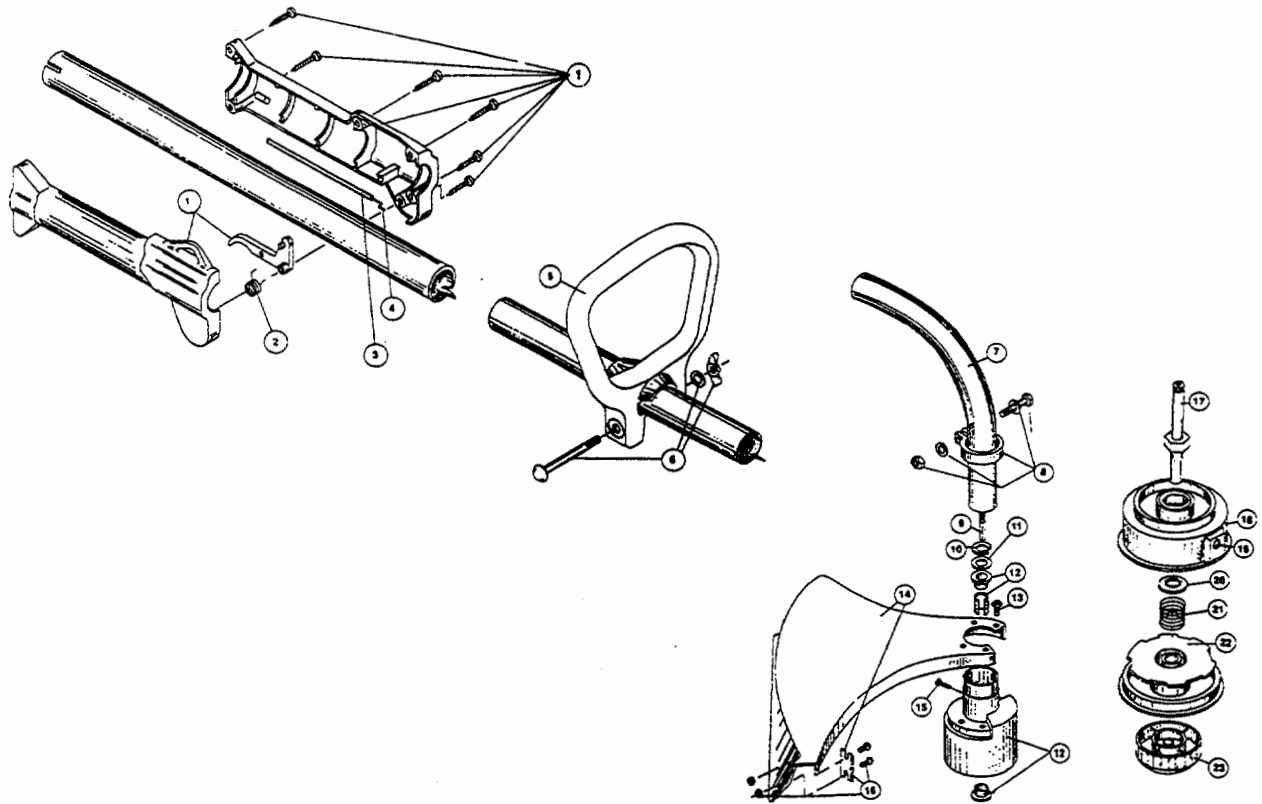

# BOOM & TRIMMER PARTS - IDC 500-2

Item	Part No.	Description
1	180277	Throttle Housing and Trigger Assembly
2	610314	Throttle Trigger Spring
3	147594	Throttle Cable Housing
4	610315	Throttle Cable
5	145819	D-Handle
6	153523	D-Handle Hardware Assembly
7	180094	Drive Shaft Housing Assembly
8	153597	Lower Clamp Assembly
9	682064	Flexible Drive Shaft
10	145570	Retaining Ring
11	145567	Washer
12	153312	Bushing Housing Assembly
13	153318	Guard Mounting Screw Assembly
14	147593	Guard and Blade Assembly
15	145569	Anti-Rotation Screw
16	682061	Blade Assembly
17	153313	Spool Shaft
18	153619	Outer Spool and Eyelet Assembly